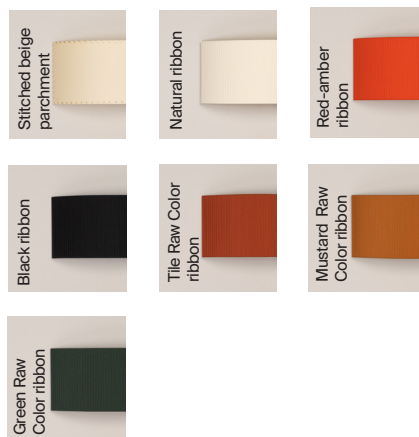

Comodín

Santa & Cole Team. 1994
Wall lamp

Lampshades

Comodín cuadrado

A

Comodín rectangular

B

A minimalist square or rectangular wall lamp with an arched ribbon or parchment shade that prevents the light source from being directly in view from the side. Each ribboned shade is handcrafted. In our search for the perfect hues, we collaborated with the studio Raw Color in Eindhoven (Holland) to create new ribbons. Each woven from three distinct yarns that created new colours: terracotta, mustard yellow and forest green. The three basic colours in the ribbon collection, natural white, amber red and black (available since 1994) complete the range of six colours available. The handstitched parchment version portrays the way Santa & Cole promotes warm lighting through natural materials.

General description:

Chrome-plated structure.

Shade available in 7 finishes: Stitched beige parchment; natural, red-amber or black ribbon and terracotta, mustard or green Raw Color ribbon. Suitable for Outlet Box (American version).