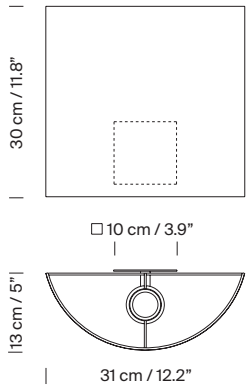

Comodín

Santa & Cole Team. 1994
Wall lamp

Others:

The lamp is delivered in different packages.
The assembly instructions are delivered with the product.

Model A: Comodín cuadrado